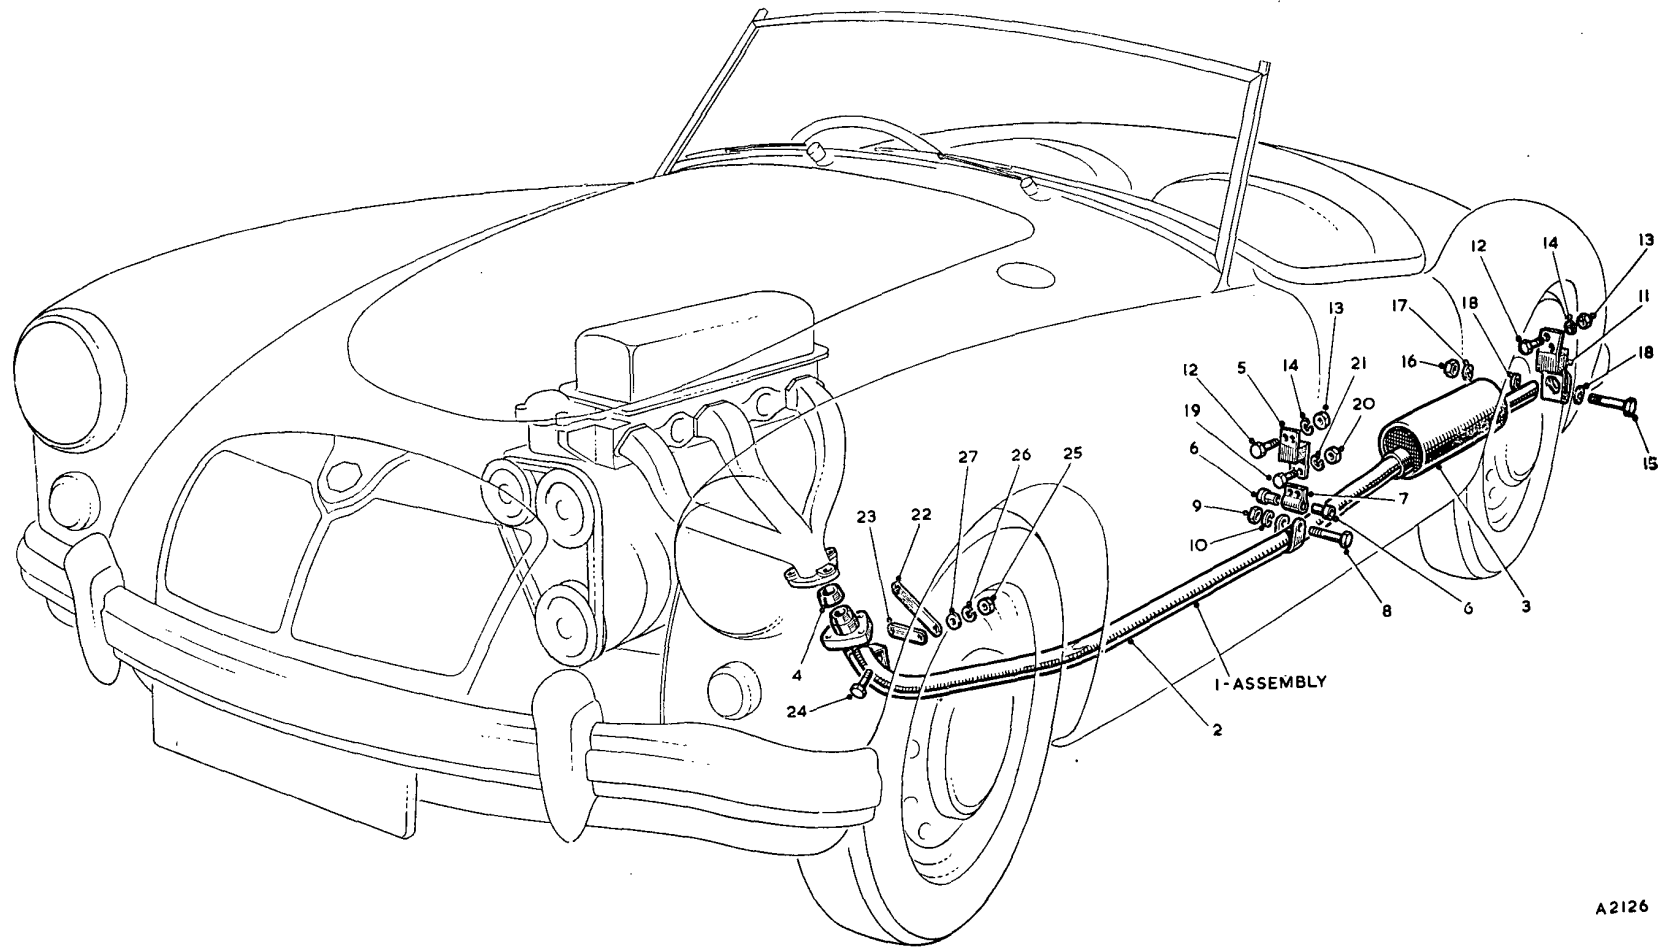

**SERVICE PARTS LIST**

**THE M.G. Series MGA 1500**

Item No.	DESCRIPTION	Commencing (C) 10101		Qty. per Vehicle		Unit of Issue	Type of Vehicle	MODIFICATIONS			REMARKS
		Part Number	Illus. No.	RHD	LHD			New Part Number	Change Point	Amdt. No.	
	<b>EXHAUST SYSTEM</b>										
1	Exhaust pipe assembly	ARH63	AH1	1	1						
2	Pipe—front	ARH1053	AH2	1	1						
3	Silencer and tail pipe	ARH65	AH3	1	1						
4	Packing—exhaust pipe	AHH5146	AH4	1	1						
5	<b>Mounting—exhaust—intermediate</b>	<b>AHH5402</b>	<b>AH5</b>	<b>1</b>	<b>1</b>						
6	Bush for intermediate exhaust mounting	AHH5403	AH6	2	2						
7	Housing—intermediate exhaust mounting	AHH5404	AH7	1	1						
8	Bolt—bush and housing to pipe	HBZ0522	AH8	1	1						
9	Nut—bush and housing bolt	FNZ105	AH9	1	1						
10	Washer for bolt (spring)	LWZ205	AH10	1	1	24					
11	<b>Mounting—exhaust—rear</b>	<b>AHH5405</b>	<b>AH11</b>	<b>1</b>	<b>1</b>						
12	Screw—mountings to frame	HZS0404	AH12	4	4						
13	Nut for screw	FNZ104	AH13	4	4						
14	Washer for screw (spring)	LWZ204	AH14	4	4						
15	Bolt—rear mounting and tail pipe	HBZ0422	AH15	1	1						
16	Nut for rear mounting bolt	FNZ104	AH16	1	1						
17	Washer for bolt (spring)	LWZ204	AH17	1	1						
18	Washer for bolt (plain)	PWZ104	AH18	2	2	12					
19	Screw—housing to intermediate mounting	HZS0404	AH19	2	2						
20	Nut for housing screw	FNZ104	AH20	2	2						
21	Washer for screw (spring)	LWZ204	AH21	2	2						
22	Strap—upper front mounting	AHH5406	AH22	1	1						
23	Strap—lower front mounting	AHH5407	AH23	1	1						
24	Screw—strap to front pipe	HZS0505	AH24	1	1						
25	Nut for strap screw	FNZ105	AH25	1	1						
26	Washer for strap screw (spring)	LWZ205	AH26	1	1	24					
27	Washer for strap screw (plain)	PWZ105	AH27	1	1						